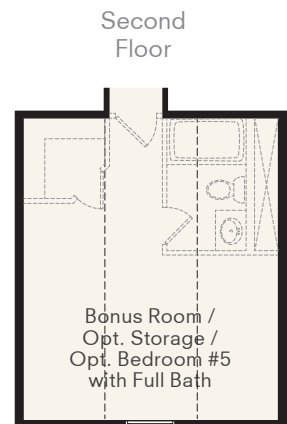

HubbleHomes.com

Let's get you home.