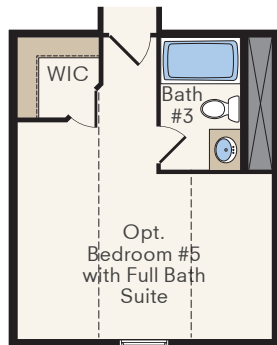

Signature SERIES THE BROOKE

1.5-Story Home
3-5 Bedrooms, 2-3 Baths
Approx. 2,286 sq. ft. heated

Country

Traditional

Craftsman

In a continuous effort by Hubble Homes to improve the quality of your home, we reserve the right to change features, prices, plans and specifications without notice. Dimensions and square feet are approximations only. Renderings are for marketing purposes only. See your onsite sales associate for additional information. © 2024 Hubble Homes, LLC. RCE-049. Revised 2024 11-01

HubbleHomes.com

Let's get you home.

Opt. Primary Bath Soaker Tub with Fiberglass Shower or Full Tile Shower

Opt. Primary Bath Soaker Tub with Full Tile Shower with Full Glass Enclosure

Opt. Bonus Room with Storage

Opt. Bedroom #5 with Full Bath #3

Opt. Office ILO Flex

Opt. Bedroom #4 ILO Flex