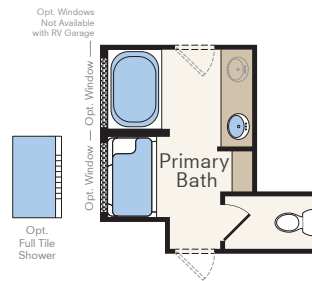

Signature SERIES THE BROOKE

1.5-Story Home
3-5 Bedrooms, 2-3 Baths
Approx. 2,286 sq. ft. heated

Country

Traditional

Craftsman

In a continuous effort by Hubble Homes to improve the quality of your home, we reserve the right to change features, prices, plans and specifications without notice. Dimensions and square feet are approximations only. Renderings are for marketing purposes only. See your onsite sales associate for additional information. © 2024 Hubble Homes, LLC. RCE-049. Revised 2024 11-01

HubbleHomes.com

Let's get you home.

Opt. Primary Bath Soaker Tub with Fiberglass Shower or Full Tile Shower

Opt. Primary Bath Soaker Tub with Full Tile Shower with Full Glass Enclosure

Opt. Bonus Room with Storage

Opt. Bedroom #5 with Full Bath #3

Opt. Office ILO Flex

Opt. Bedroom #4 ILO Flex