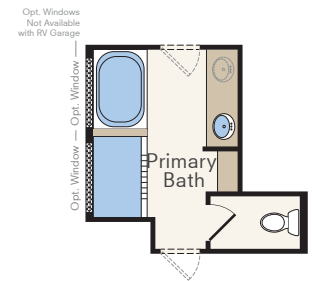

Signature SERIES THE BROOKE

1.5-Story Home
3-5 Bedrooms, 2-3 Baths
Approx. 2,286 sq. ft. heated

Country

Traditional

Craftsman

In a continuous effort by Hubble Homes to improve the quality of your home, we reserve the right to change features, prices, plans and specifications without notice. Dimensions and square feet are approximations only. Renderings are for marketing purposes only. See your onsite sales associate for additional information. © 2024 Hubble Homes, LLC. RCE-049. Revised 2024 11-01

HubbleHomes.com

Let's get you home.

Opt. Primary Bath Soaker Tub with Fiberglass Shower or Full Tile Shower

Opt. Primary Bath Soaker Tub with Full Tile Shower with Full Glass Enclosure

Opt. Bonus Room with Storage

Opt. Bedroom #5 with Full Bath #3

Opt. Office ILO Flex

Opt. Bedroom #4 ILO Flex